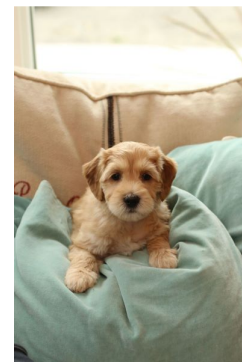

Mountain Park Cleopatra

D.O.B.: 10/6/2015
 Sex: Female
 Color: Apricot
 Breeder: Deborah Carlson Martin
 Mountain Park Labradoodles

Inbreeding Coefficient: 0%

Parents	Grandparents	Great Grandparents	Great Great Grandparents	
<i>Sire</i> Bedrock's Doc Skeeters	<i>Sire</i> Hales Ima Luxury Item	<i>Sire</i> Hale's Ace in the Whole	Birdwalk's Jammies	
			Hale's Lil Bit of Sass	
		<i>Dam</i> Hale's Lil Daisy	Canadoodles Primetime Cimarron	
	<i>Dam</i> Seattle's Red Riley O'Bitsy			Hale's Hannah
		<i>Sire</i> Seattle's Starbucks		Ma Joie Mars Rover
		<i>Dam</i> Seattle's Oh Me Oh My		Mountain view's Little Black Raincloud
<i>Dam</i> Mountain Park's Thoroughly Modern Millie	<i>Sire</i> Daisy Hill Snazzy Jazzy	<i>Sire</i> Grandview Jazz Man	Tegan Park Phoenix	
			Tegan Park Maddy's All That Jazz	
		<i>Dam</i> Spring Creek's Enchanting Mimzy	Sierra Vista's Noble Phoenix	
	<i>Dam</i> Avonlee's HollyGoLightly			Spring Creek's Little Miss Journey
		<i>Sire</i> Primetime's Hunter		AAprina in BooBoo E3 TAZ
				Primetime's Shasta Cream Soda
		<i>Dam</i> Avonlee's Parti On Sunday		aAprina's Aducci Xston
				Primetime's Capuccino Latte